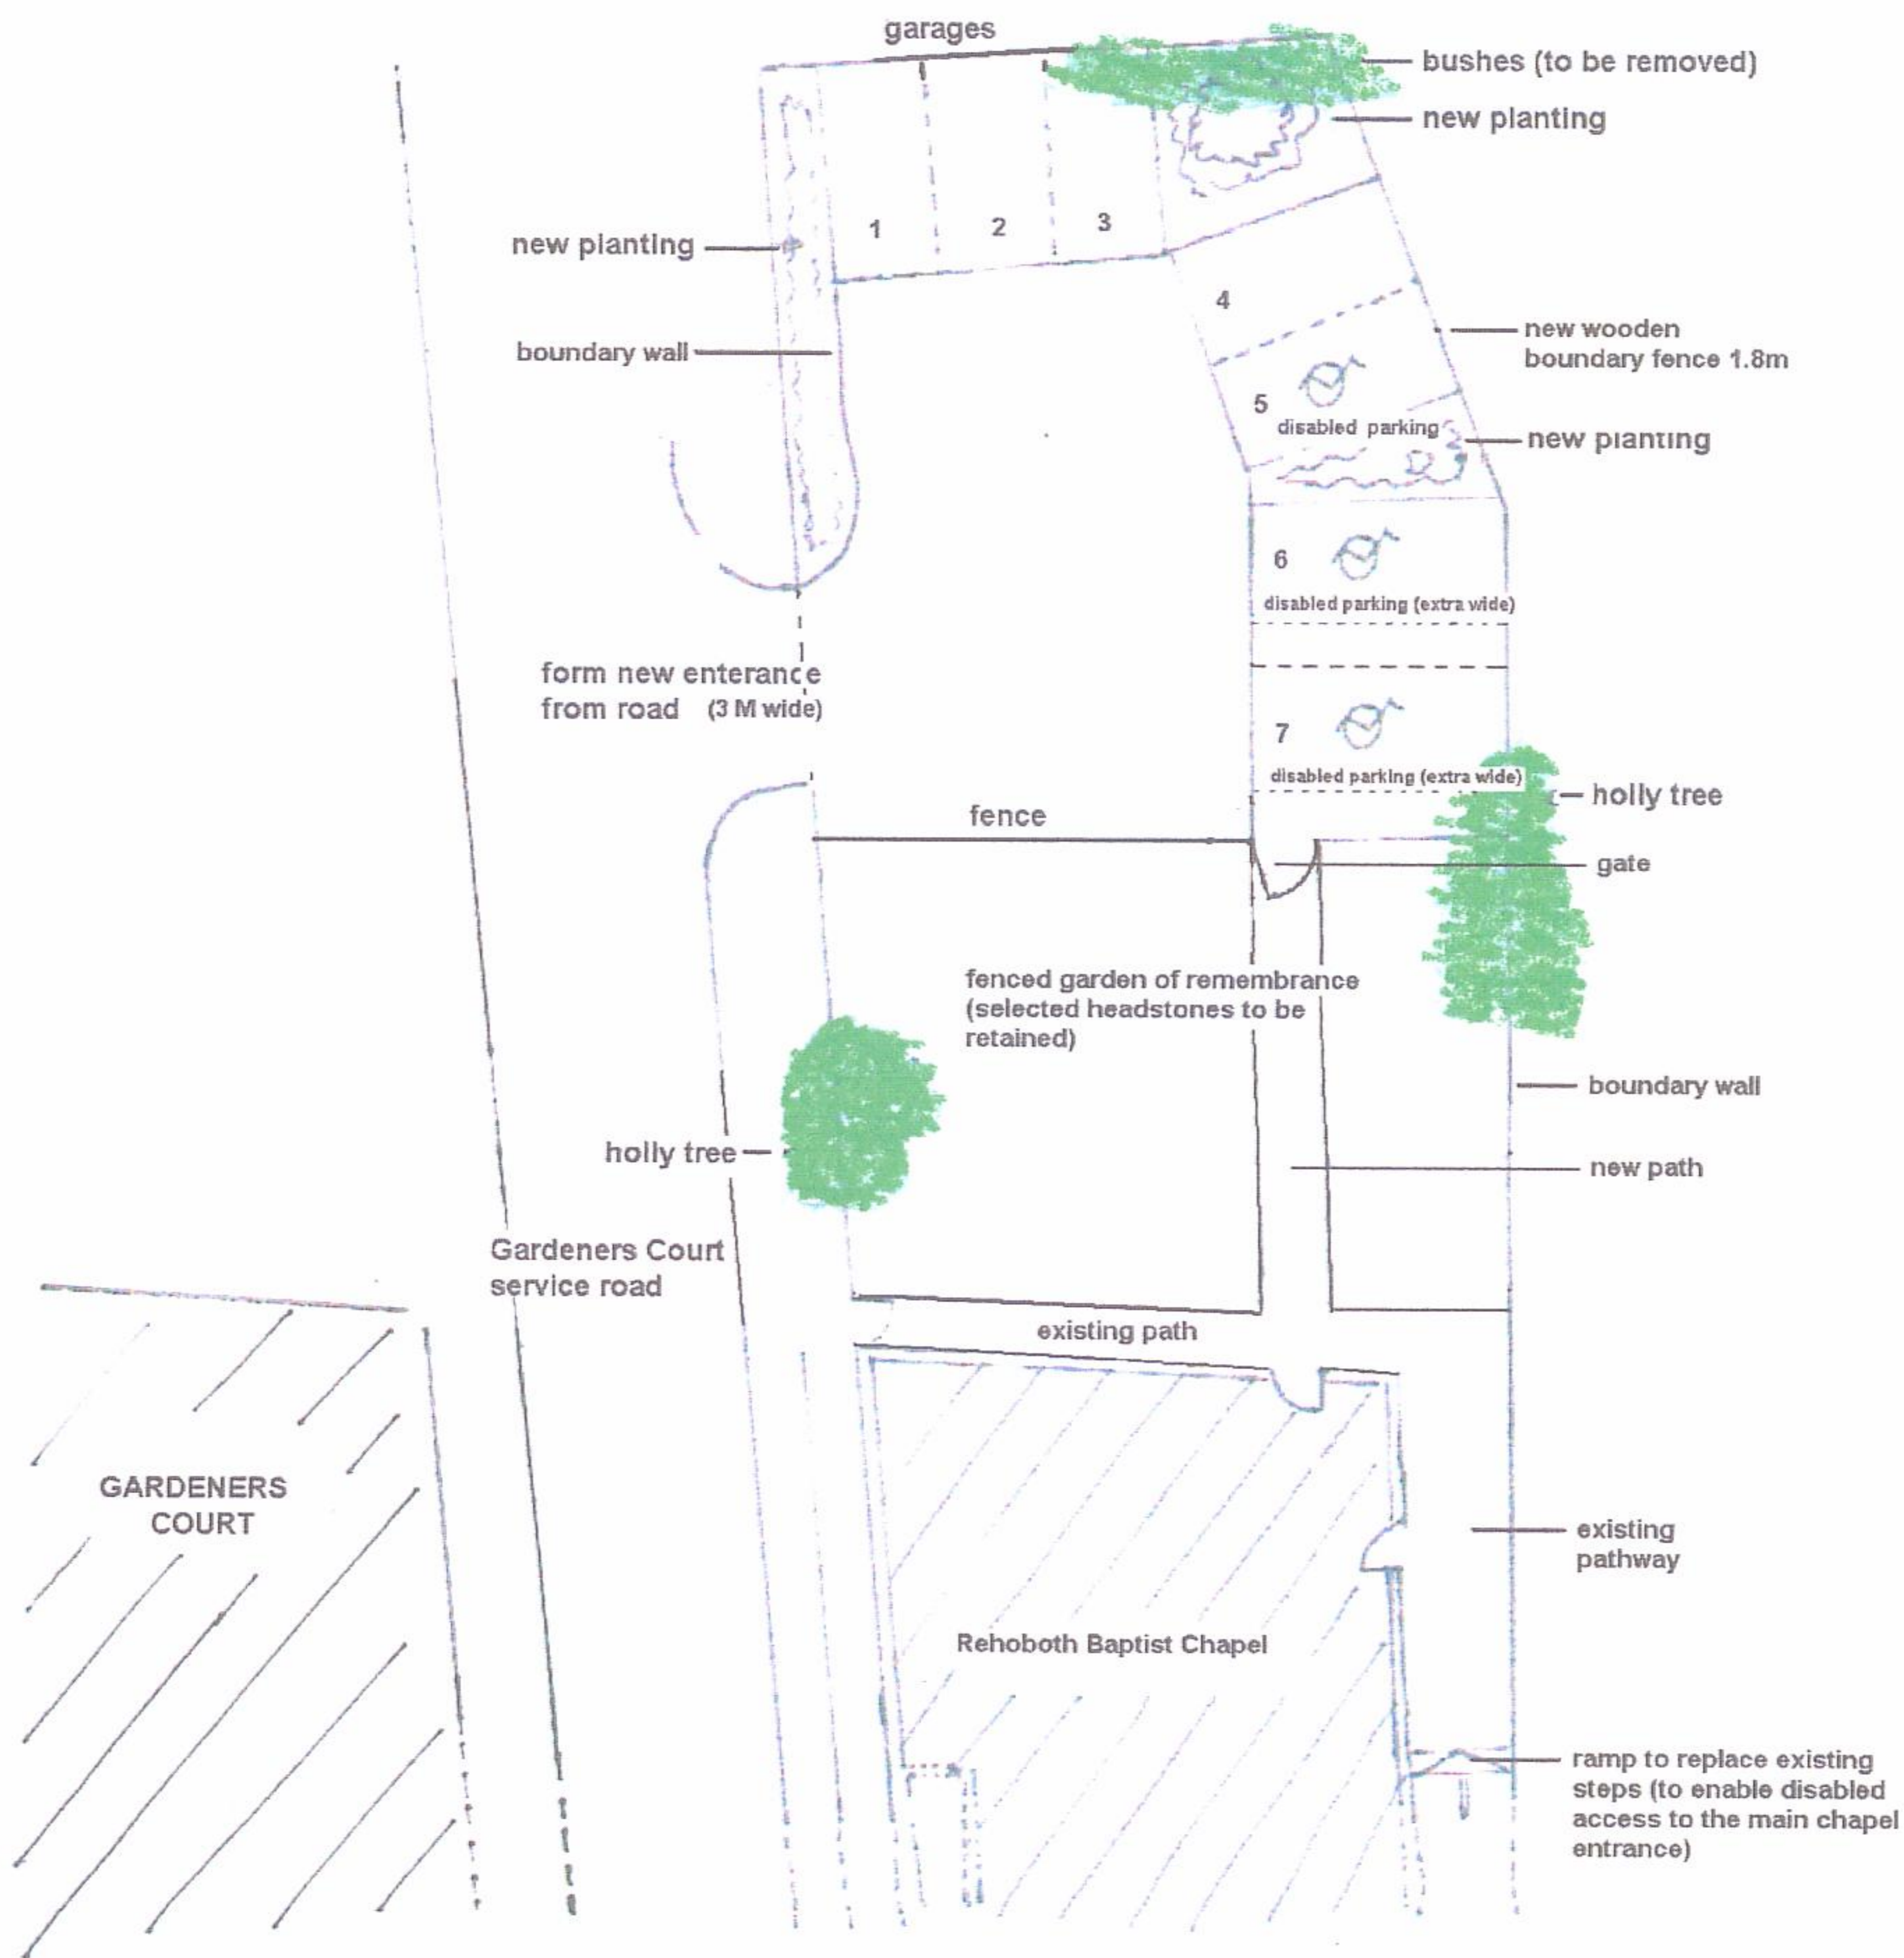

Scale 1: 200

REHOBOTH BAPTIST CHURCH, NEW STREET, HORSHAM GRAVEYARD REDEVELOPMENT LAYOUT PLAN

HORSHAM DISTRICT COUNCIL
DEPOSITED PLAN
Rec'd - 4 MAY 2005
No. DC/05/1097

NEW STREET